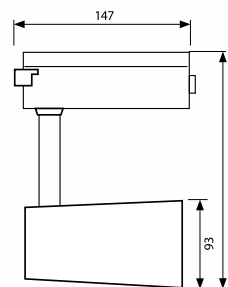

VIVALUX®

CLUB LED

LED

Модерната конусовидна линия на прожекторите за релсов монтаж CLUB LED и корпусът им в бял или черен цвят ги правят изключително добро решение за осветяване на витрини и рафтове в магазини, за битово осветление, както и за осветяване в художествени галерии. Едновременно с естетическите им преимущества, светлинният източник на CLUB LED излъчва светлина с индекс на цвето предаване Ra_z 80 в ъгъл 36° и в две цветни температури – 3000K и 4000K.

The modern conical shape of the projectors for track lighting CLUB LED and their white or black body color make them an outstanding solution for display and shelf lighting, for domestic lighting as well as for gallery lighting. Together with the aesthetic advantages CLUB LED are with fixed light source with color rendering index Ra_z80, beam angle 36° and two color chromaticity temperatures – 3000K and 4000K.

- 230V
- 50/60Hz
- 30000 (h)
- > 15000x
- IP 20
- 36°
- Ra ≥ 80
- House icon
- Upward arrow icon
- Grounding symbol
- RoHS symbol
- Hg symbol
- CE

30 000h

-90% energy

36°

RoHS symbol

Warmwhite 3000 K   Coollight 4000 K

Артикул	Мощност	Цветна t°	Цвят	Цвят-корпус	лумени	КОД ЗАЯВКА
Art	Watt	K	Color	Body color	Lm	Order code
CLUB LED 20W/WH WW	20	3000	WARM WHITE	WHITE	1400	VM004064
CLUB LED 20W/WH CL	20	4000	COOLLIGHT	WHITE	1400	VM004065
CLUB LED 20W/BK WW	20	3000	WARM WHITE	BLACK	1400	VM004066
CLUB LED 20W/BK CL	20	4000	COOLLIGHT	BLACK	1400	VM004067